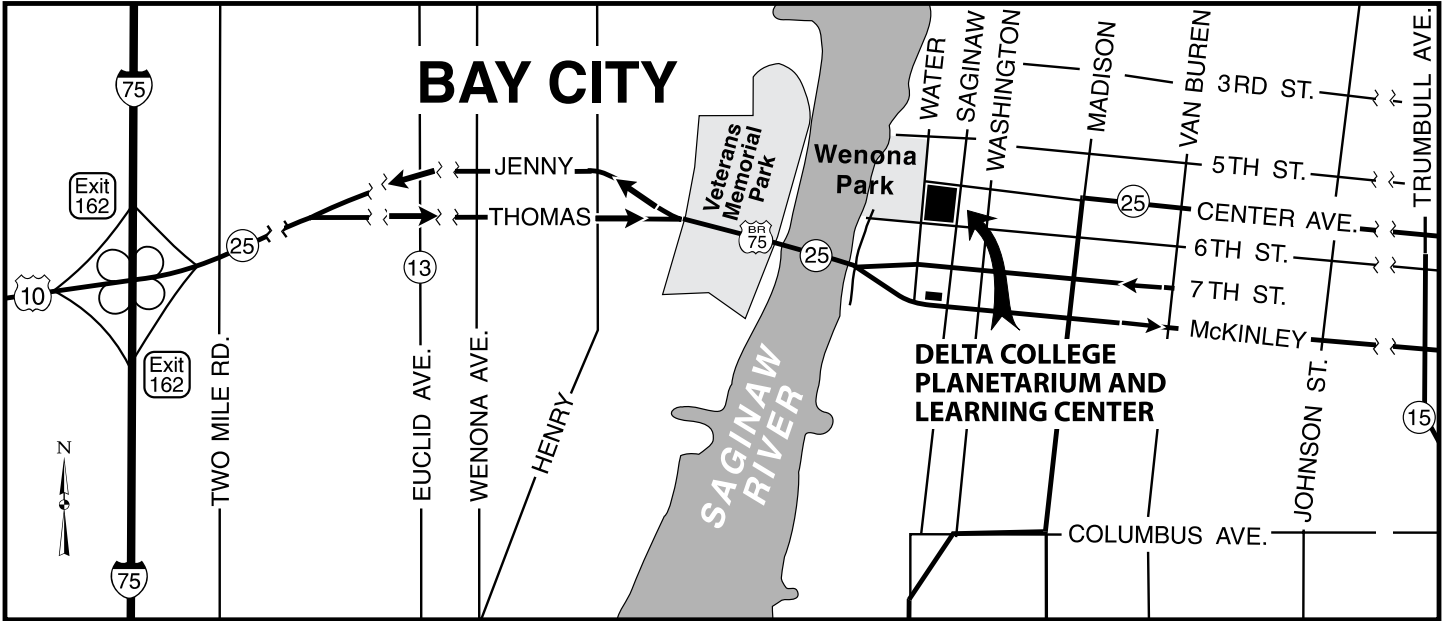

Delta College

Planetarium & Learning Center

100 Center Avenue • Bay City, MI • (989) 667-2260

FROM I-75 (NORTH AND SOUTH)

Take exit 162 toward downtown Bay City/M-25.

Continue on one-way Thomas Street.

Cross over river on Veterans Memorial Bridge. (Family Video is on the left at the bridge).

After crossing, turn left at first stop light onto Saginaw Street and go two blocks to 6th Street.

Cars: Turn left onto 6th Street to enter Delta parking lot.

Busses: Turn left onto 6th Street, turn right onto Water Street, and park at Planetarium entrance

From US-10 (Coming from the west)

US-10 crosses over I-75 and becomes M-25 into Bay City.

Continue on one-way Thomas Street.

Cross over river on Veterans Memorial Bridge as above.

After crossing, turn left at first stop light onto Saginaw Street and go two blocks to 6th Street.

Cars: Turn left onto 6th Street to enter Delta parking lot.

Busses: Turn left onto 6th Street, turn right onto Water Street, and park at Planetarium entrance.